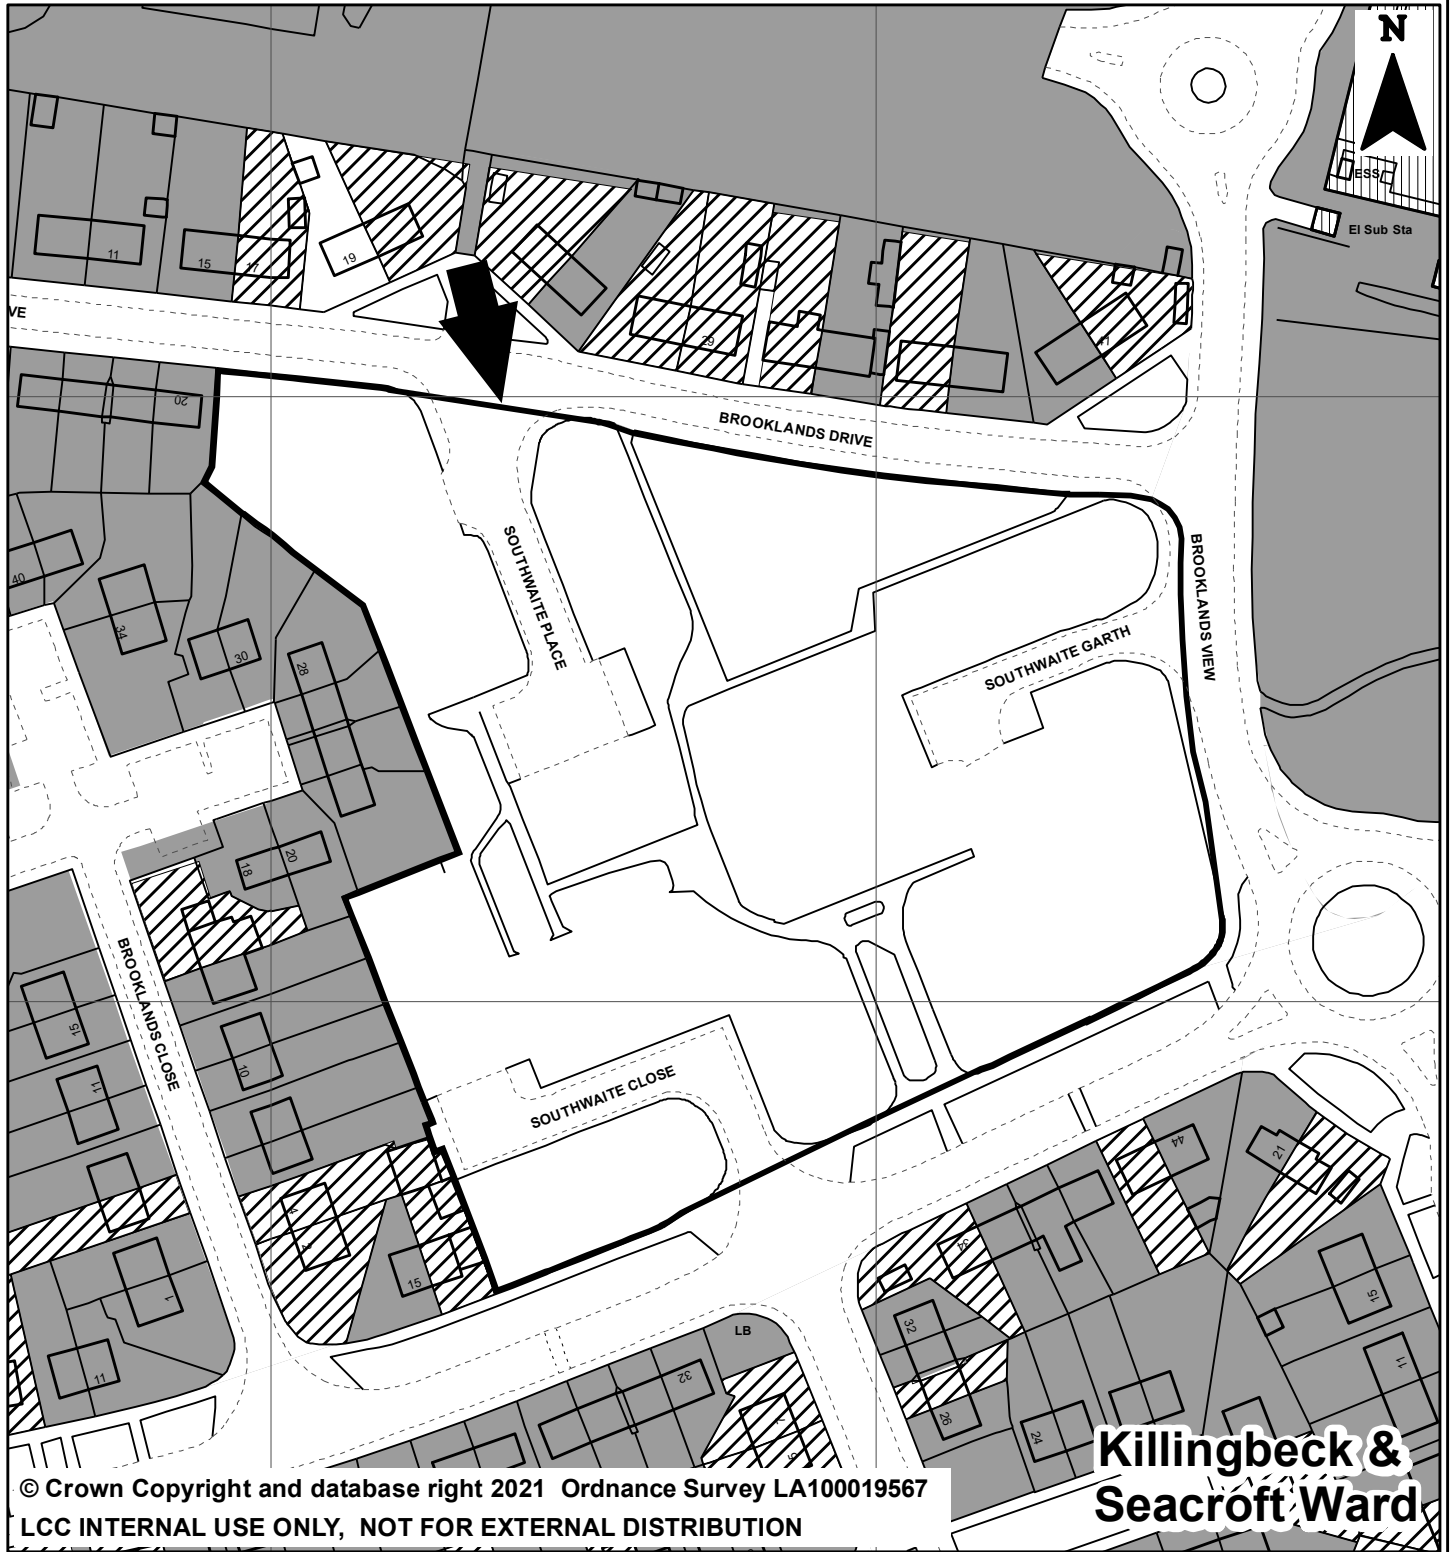

**LAND AT BROOKLANDS DRIVE  
SEACROFT  
LEEDS, LS14**

**PLAN 2**

© Crown Copyright and database right 2021 Ordnance Survey LA100019567

LCC INTERNAL USE ONLY, NOT FOR EXTERNAL DISTRIBUTION

**Killingbeck &  
Seacroft Ward**

 SUBJECT SITE

 WARD BOUNDARY

 LAND OWNED BY LEEDS CITY COUNCIL

 LAND SOLD BY LEEDS CITY COUNCIL

 LAND LEASED OUT BY LEEDS CITY COUNCIL

0 5 10 20 30 40 Metres

PREP BY J Sohanpal  
DATE SAVED: 20/09/2021  
OS No: SE3435  
SCALE 1:1,250